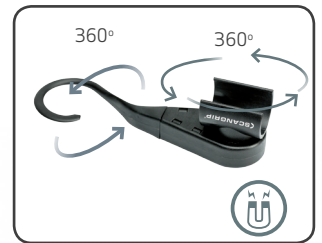

LINE LIGHT C+R

Powerful inspection hand lamp with DUAL SYSTEM

ORIGINAL
SCANGRIP

SINCE 1906

LINE LIGHT C+R is an extremely powerful inspection light and flashlight in one. When you need to, simply twist the cord to remove it and enjoy the powerful illumination for up to 8 hours.

The very slim design with a diameter of only 25mm makes it possible to illuminate even hard to reach compact areas.

By means of a built-in prism, LINE LIGHT C+R concentrates the light in a 75° beam angle providing an extremely bright and powerful illumination of the specific working area. Avoid blinding during work and adjust the beam angle to provide optimal work light at the specific work area.

LINE LIGHT C+R inspection hand lamp is with DUAL SYSTEM - new intelligent and innovative lighting functionality. DUAL SYSTEM means both rechargeable and with 5 m rubber cable offering unlimited application possibilities and complete freedom.

LINE LIGHT C+R is made in Denmark.

New, improved version from January 2017:

- Improved light output increased by more than 170%
- Powerful inspection light and flashlight in one
- Rechargeable with up to 8h operation time
- Sturdy and waterproof IP65
- Choose between 2 light settings (50% or 100%) for maximized operating time
- New magnetic, electronic switch
- Ultra-slim design (ø25mm) allows inspection in even the most inaccessible places
- Flexible positioning with adjustable hook with magnet
- Flexible gooseneck fixtures available as optional accessories