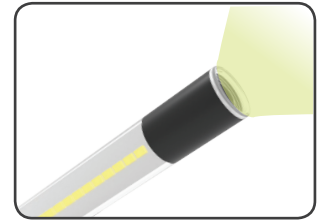

LINE LIGHT C+R

Powerful inspection hand lamp with DUAL SYSTEM

ORIGINAL
SCANGRIP

SINCE 1906

LINE LIGHT C+R is an extremely powerful inspection light and flashlight in one. When you need to, simply twist the cord to remove it and enjoy the powerful illumination for up to 8 hours.

The very slim design with a diameter of only 25mm makes it possible to illuminate even hard to reach compact areas.

By means of a built-in prism, LINE LIGHT C+R concentrates the light in a 75° beam angle providing an extremely bright and powerful illumination of the specific working area. Avoid blinding during work and adjust the beam angle to provide optimal work light at the specific work area.

LINE LIGHT C+R inspection hand lamp is with DUAL SYSTEM - new intelligent and innovative lighting functionality. DUAL SYSTEM means both rechargeable and with 5 m rubber cable offering unlimited application possibilities and complete freedom.

LINE LIGHT C+R is made in Denmark.

New, improved version from January 2017:

- Improved light output increased by more than 170%
- Powerful inspection light and flashlight in one
- Rechargeable with up to 8h operation time
- Sturdy and waterproof IP65
- Choose between 2 light settings (50% or 100%) for maximized operating time
- New magnetic, electronic switch
- Ultra-slim design (ø25mm) allows inspection in even the most inaccessible places
- Flexible positioning with adjustable hook with magnet
- Flexible gooseneck fixtures available as optional accessories